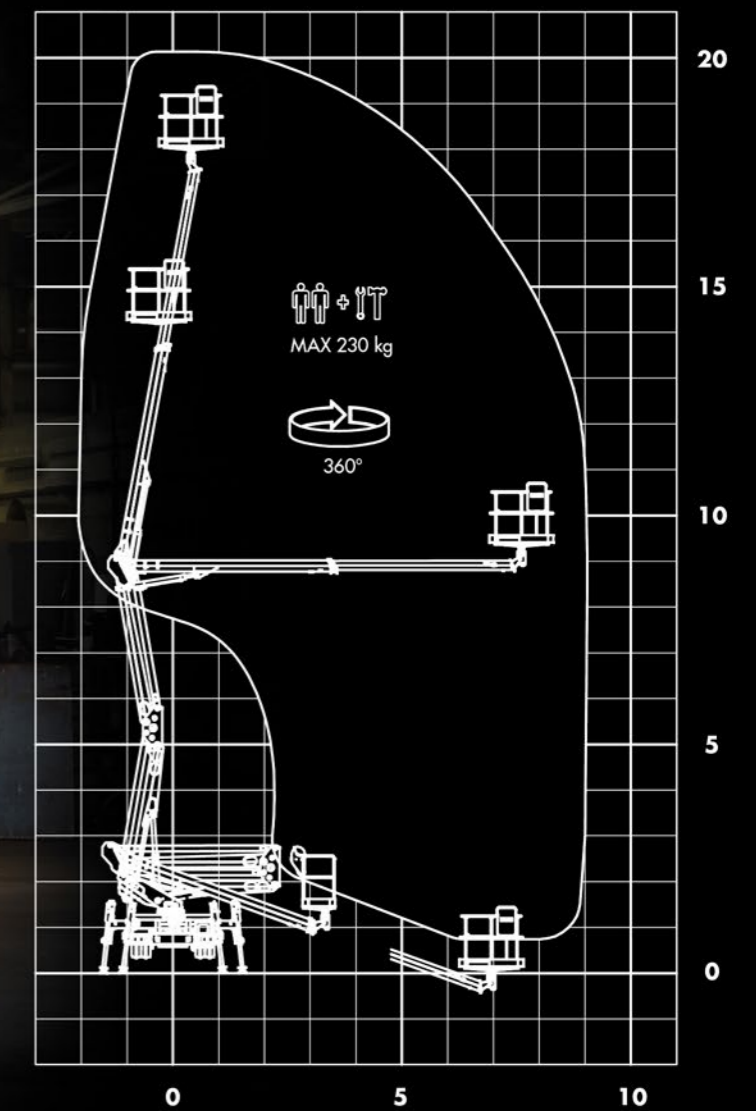

PNT 205NH

Truck-mounted aerial lift work platform
Piattaforma per lavoro aereo autocarrata

Overall dimensions (millimeters)

Working diagram (meters)

Specifications