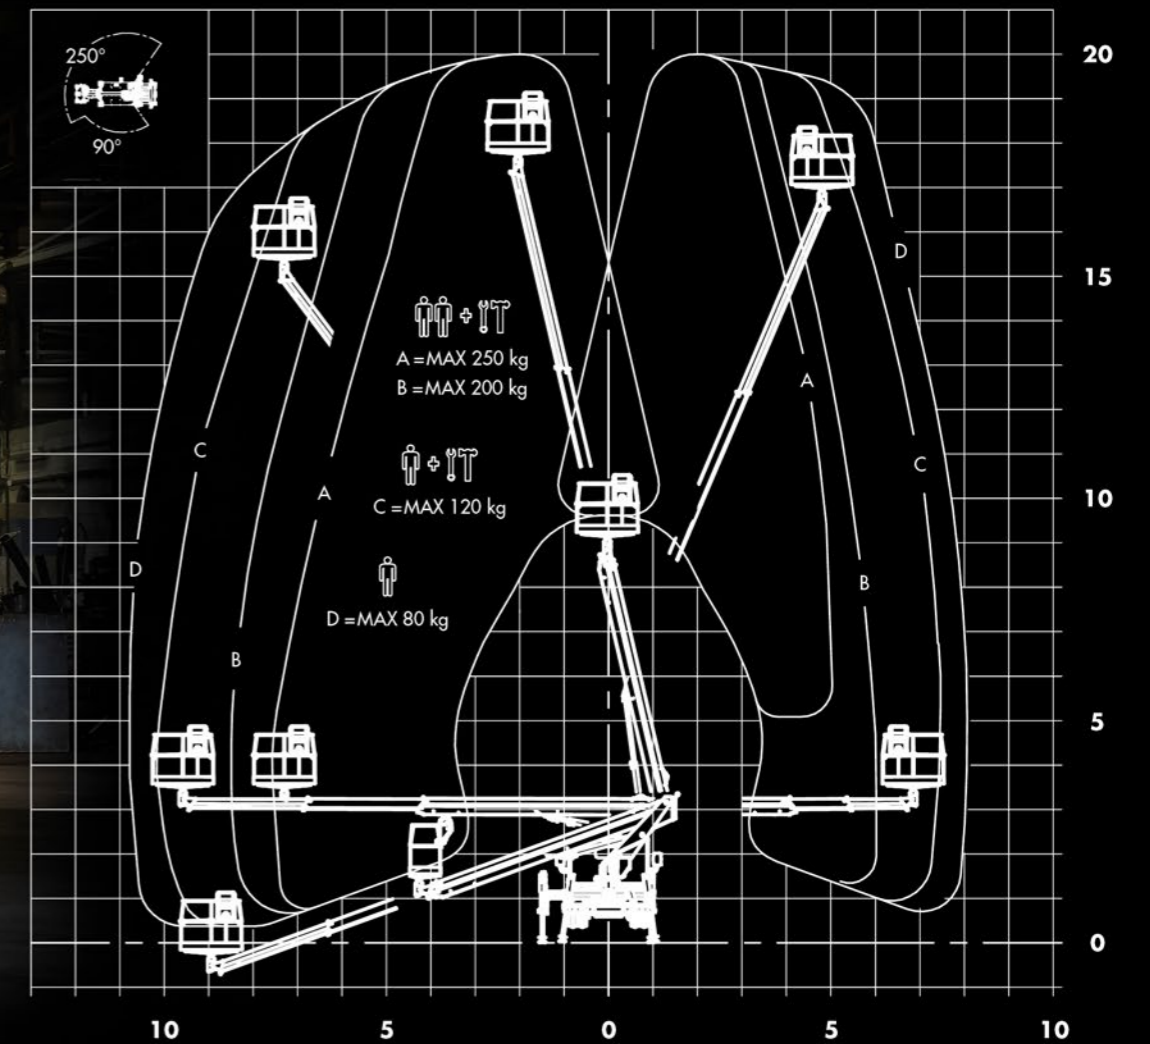

PT 200

Truck-mounted aerial lift work platform
Piattaforma per lavoro aereo autocarrata

Overall dimensions (millimeters)

Working diagram (meters)

Specifications

250 kg

12 m*

20 m

18 m

1400 x 710 x 1100 mm

+ / - 90°

HE + H / HH *

Hydraulic

Aluminium

400°

* Depending on truck / In funzione del veicolo