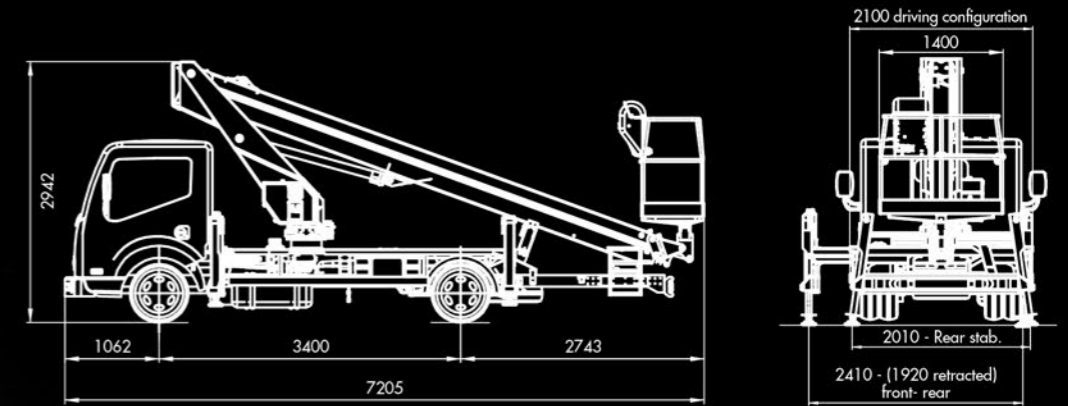

PT 200

Truck-mounted aerial lift work platform
Piattaforma per lavoro aereo autocarrata

Overall dimensions (millimeters)

Working diagram (meters)

Specifications

250 kg

12 m*

20 m

18 m

1400 x 710 x 1100 mm

+ / - 90°

HE + H / HH *

Hydraulic

Aluminium

400°

* Depending on truck / In funzione del veicolo